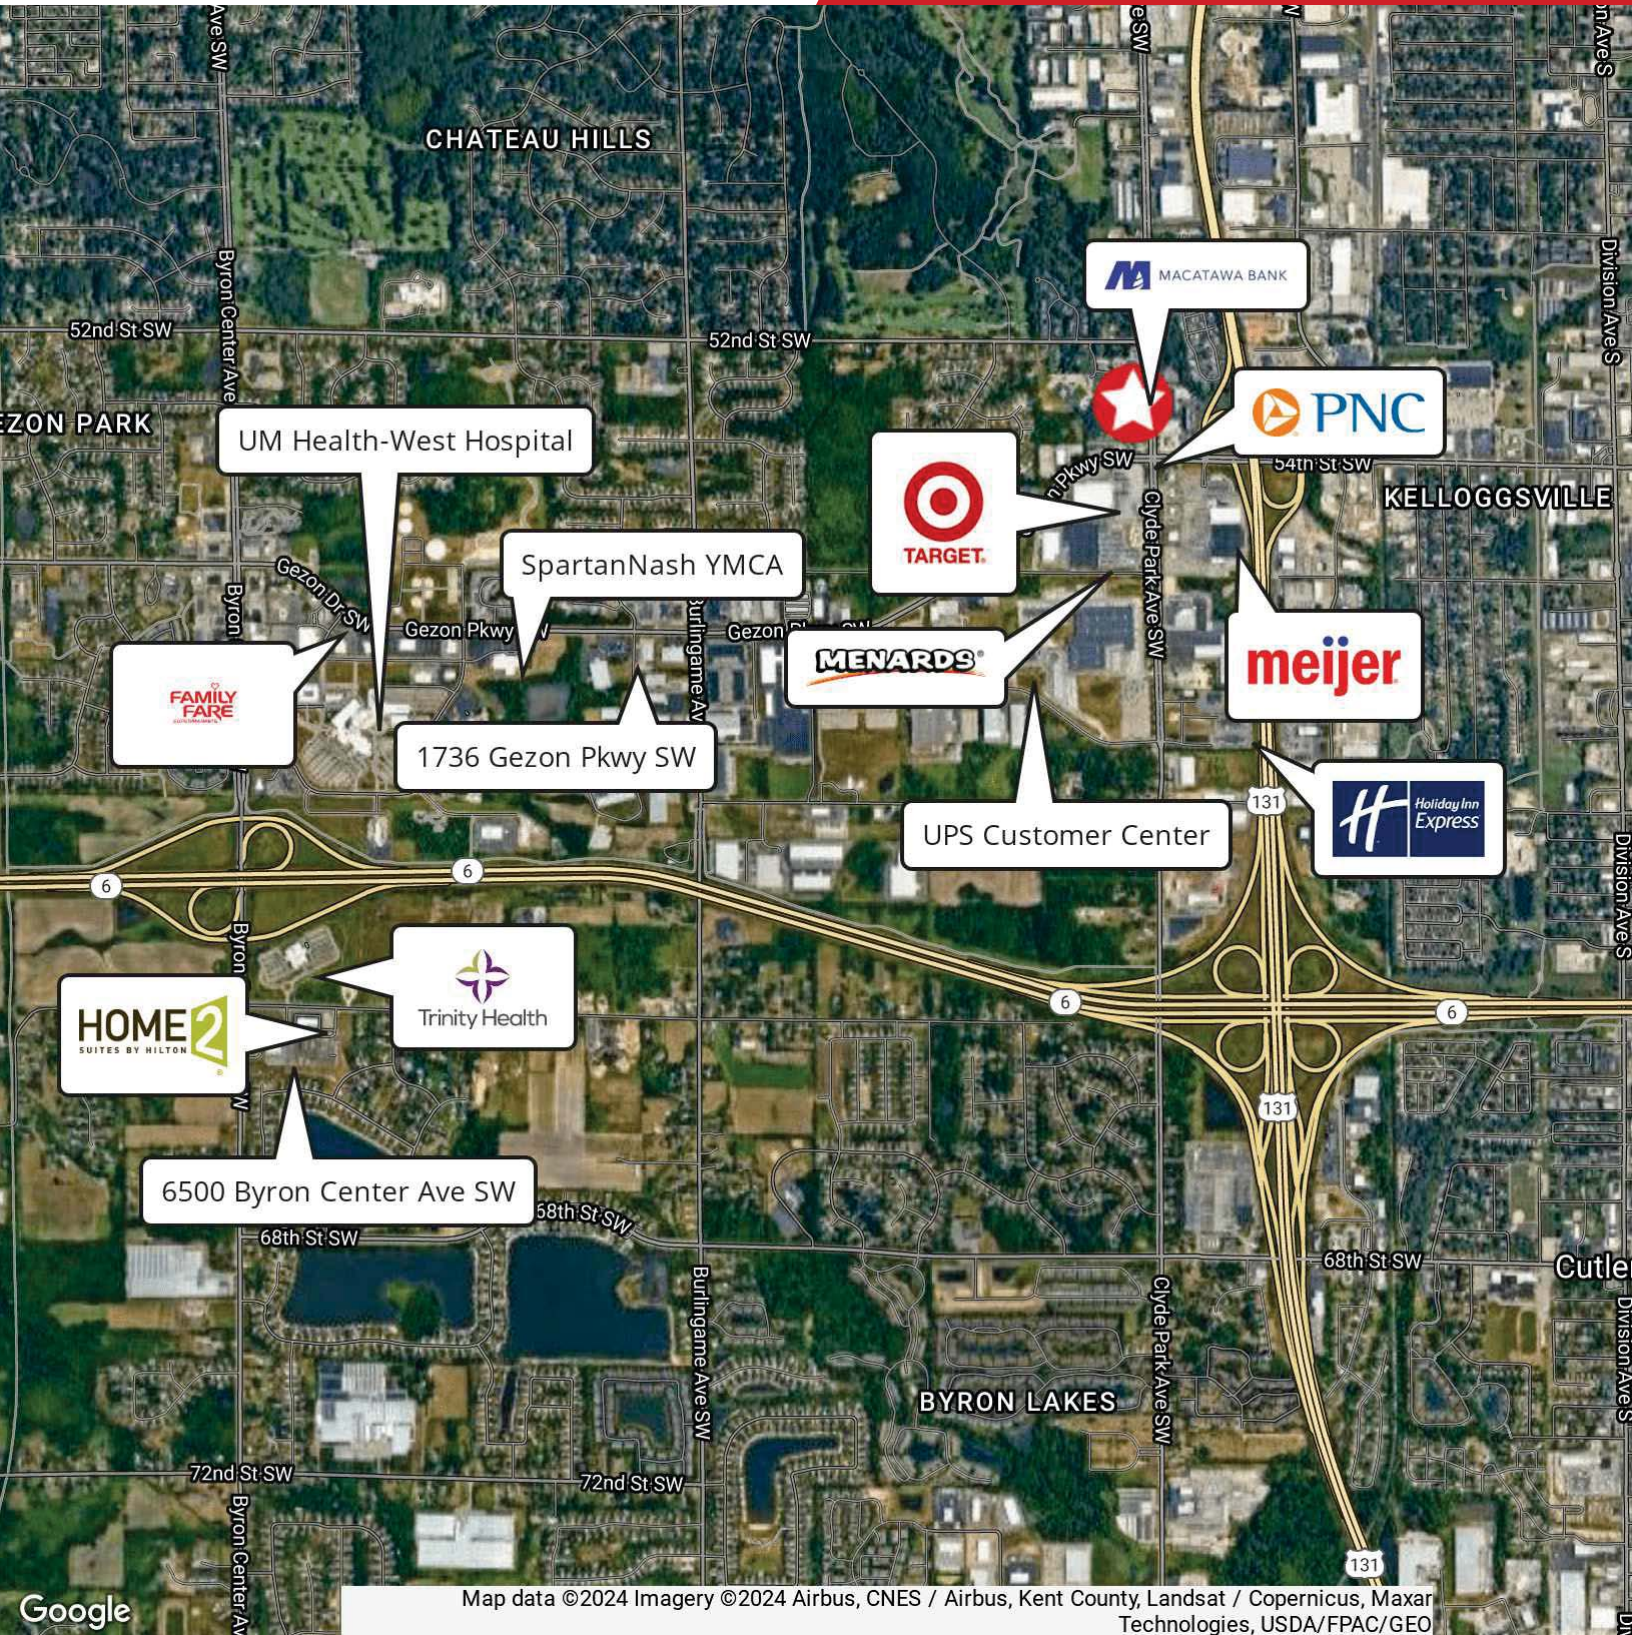

Subject Location

5311 Clyde Park SW
Wyoming, MI

Map data ©2024 Imagery ©2024 Airbus, CNES / Airbus, Kent County, Landsat / Copernicus, Maxar Technologies, USDA/FPAC/GE0